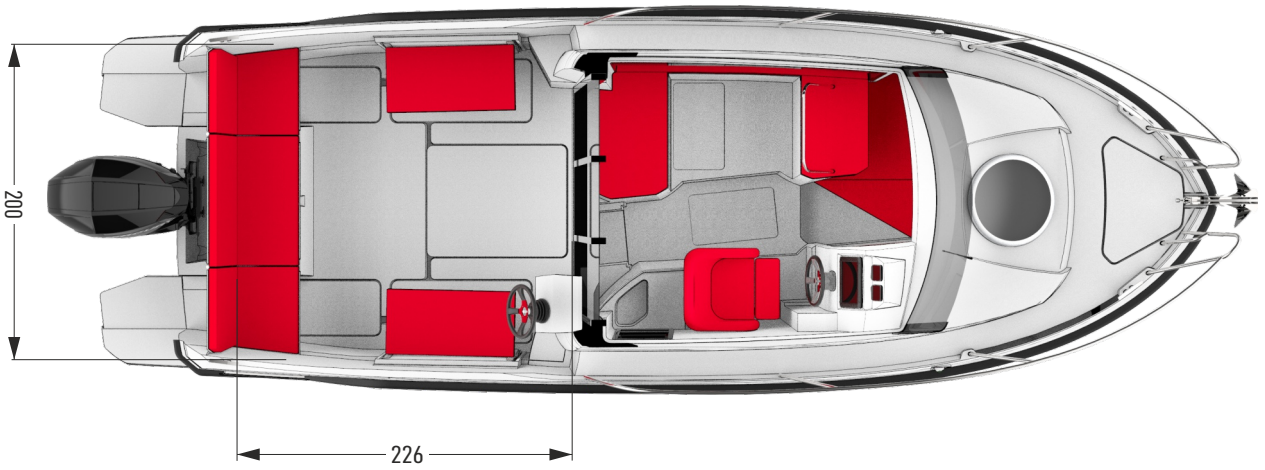

Datasheet

Length overall (LOA)	7.87 m
Hull Length w/o engine (LH)	7.7 m
LOA (No Swim Step)	6.99 m
Beam (BOA)	2.50 m
Height (w/o accessories)	2.68 m
Height from waterline	2.3 m
Draught w/o engine	0.37 m
Weight w/o engine	1500/1950 kg
Max load	1000 kg
Persons	7
Classification	C
Maximum engine power	250 HP
Fuel tank capacity	230 L
Fresh water tank capacity	40 L

* All images are perspective views. Do not use for reference.

* All images are perspective views. Do not use for reference.