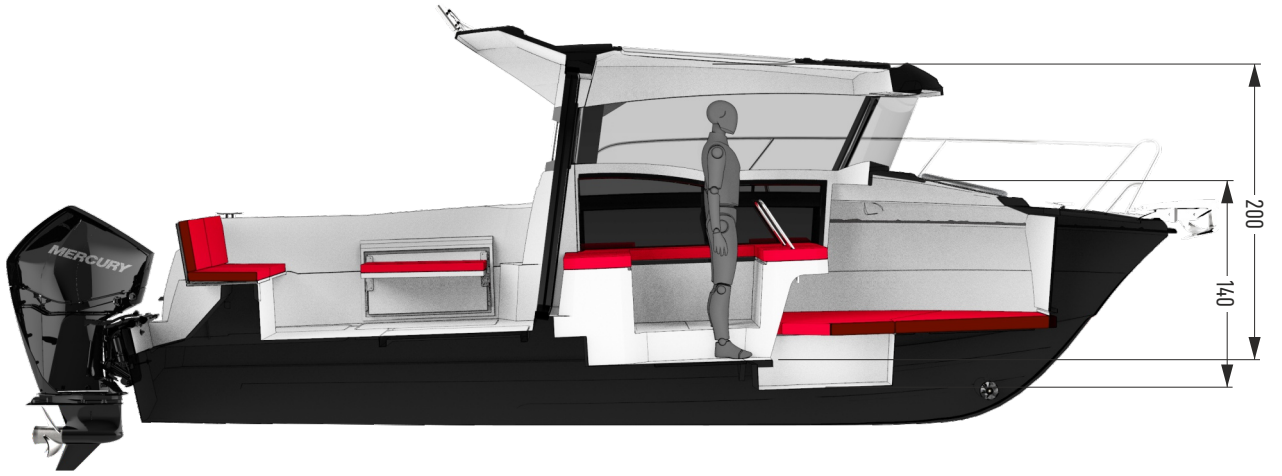

Datasheet

Length overall (LOA)	7.87 m
Hull Length w/o engine (LH)	7.7 m
LOA (No Swim Step)	6.99 m
Beam (BOA)	2.50 m
Height (w/o accessories)	2.68 m
Height from waterline	2.3 m
Draught w/o engine	0.37 m
Weight w/o engine	1500/1950 kg
Max load	1000 kg
Persons	7
Classification	C
Maximum engine power	250 HP
Fuel tank capacity	230 L
Fresh water tank capacity	40 L

* All images are perspective views. Do not use for reference.

* All images are perspective views. Do not use for reference.