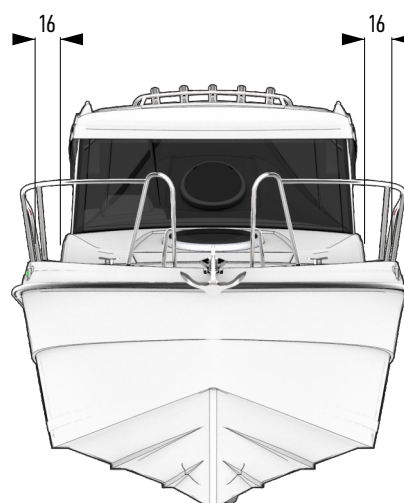

Datasheet

Length overall (LOA)	7.87 m
Hull Length w/o engine (LH)	7.7 m
LOA (No Swim Step)	6.99 m
Beam (BOA)	2.50 m
Height (w/o accessories)	2.68 m
Height from waterline	2.3 m
Draught w/o engine	0.37 m
Weight w/o engine	1500/1950 kg
Max load	1000 kg
Persons	7
Classification	C
Maximum engine power	250 HP
Fuel tank capacity	230 L
Fresh water tank capacity	40 L

* All images are perspective views. Do not use for reference.

* All images are perspective views. Do not use for reference.