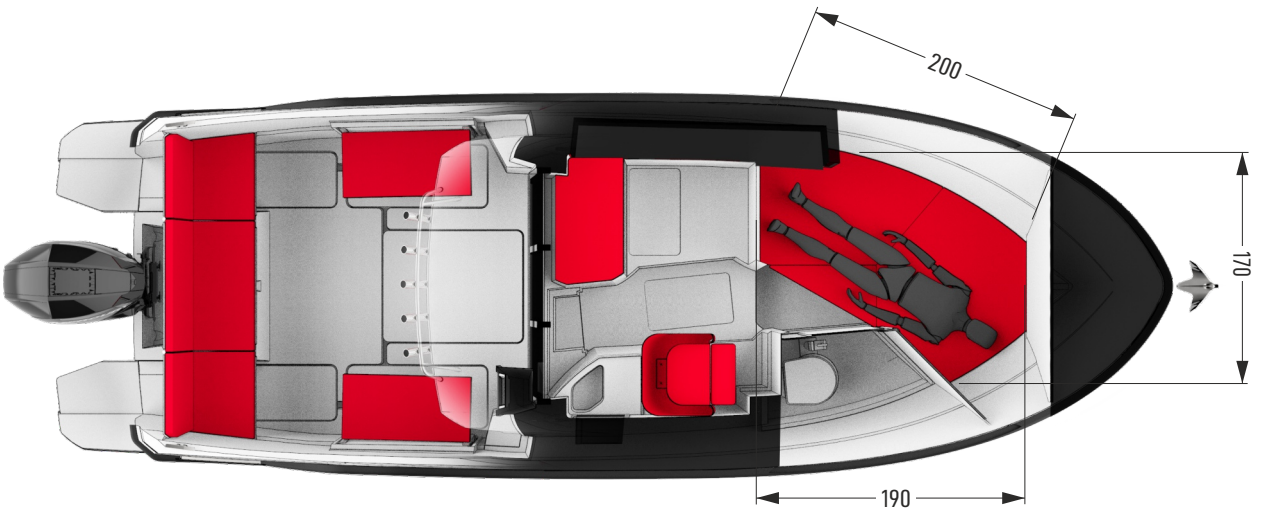

Datasheet

Length overall (LOA)	7.87 m
Hull Length w/o engine (LH)	7.7 m
LOA (No Swim Step)	6.99 m
Beam (BOA)	2.50 m
Height (w/o accessories)	2.68 m
Height from waterline	2.3 m
Draught w/o engine	0.37 m
Weight w/o engine	1500/1950 kg
Max load	1000 kg
Persons	7
Classification	C
Maximum engine power	250 HP
Fuel tank capacity	230 L
Fresh water tank capacity	40 L

* All images are perspective views. Do not use for reference.

* All images are perspective views. Do not use for reference.