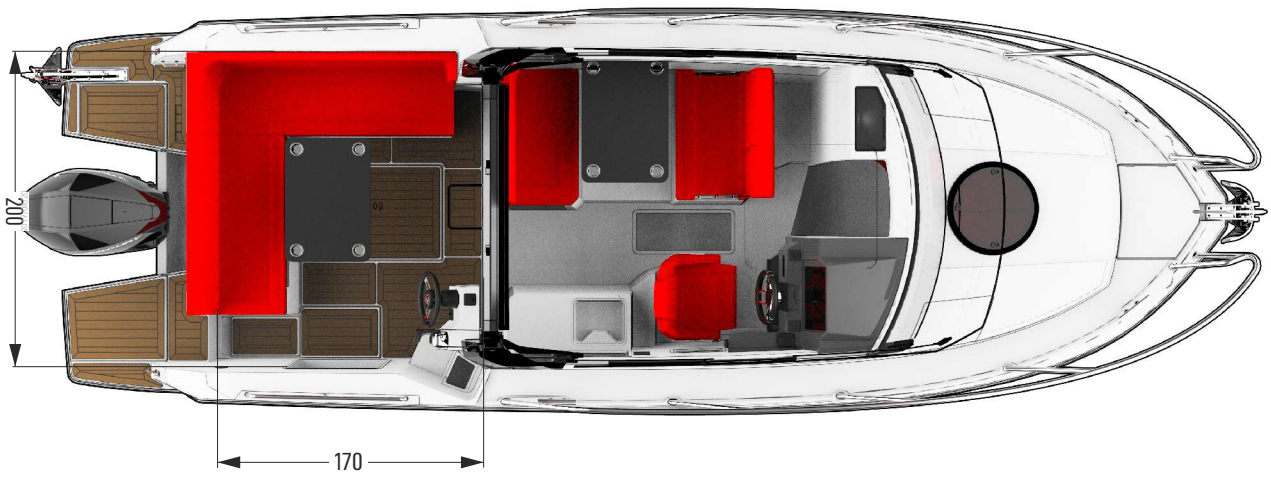

Datasheet

Length overall (LOA)	7.99 m
Hull Length w/o engine (LH)	7.7 m
LOA (No Swim Step)	6.98 m
Beam (BOA)	2.54 m
Height (w/o accessories)	2.68 m
Height from waterline	2.46 m
Draught w/o engine	0.26 m
Weight w/o engine	2270 kg
Max load	---
Persons	7
Classification	C
Maximum engine power	300 HP
Fuel tank capacity	230 L
Fresh water tank capacity	40 L

* All images are perspective views. Do not use for reference.

* All images are perspective views. Do not use for reference.